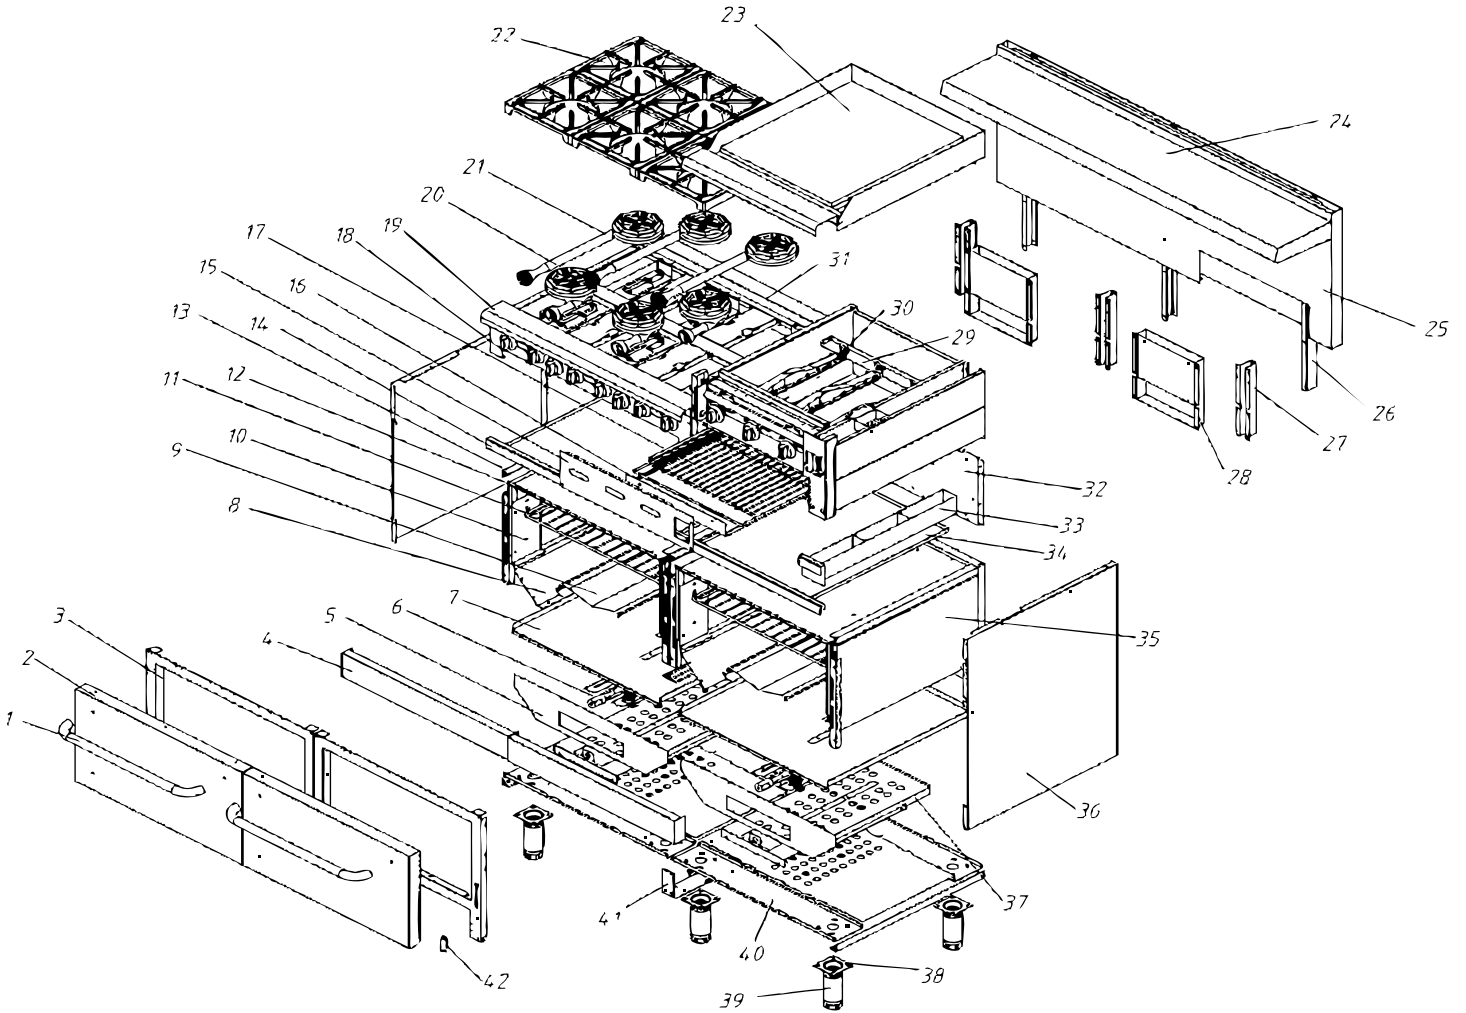

Parts Breakdown

Model CE-CN-0914-L 46151

Parts Breakdown

Model CE-CN-0914-L 46151

Item No.	Description	Position	Item No.	Description	Position	Item No.	Description	Position
66200	Leg for 46151	6	68158	Pilot Valve (Open Burner) Dual AP6 for 46151	19c	66212	Grate for 46151	24
68156	Oven Pilot (LP) for 46151	7a	68159	Pilot Valve (Griddle) Single AP7 for 46151	19d	66214	Griddle Burner for 46151	38
66202	Oven Burner for 46151	13	68160	Pilot for 46151	19e	66215	Wiring Grid for 46151	42
66203	Knob for Burner for 46151	19	66209	Thermostat Valve for Oven for 46151	19f	66216	Grid Rack for 46151	42a
66204	Knob for Oven for 46151	19a	66210	Front Burner Assembly for 46151	23	66217	Thermocouple for 46151	44
68157	Valve for 46151	19b	66211	Rear Burner Assembly for 46151	23a			